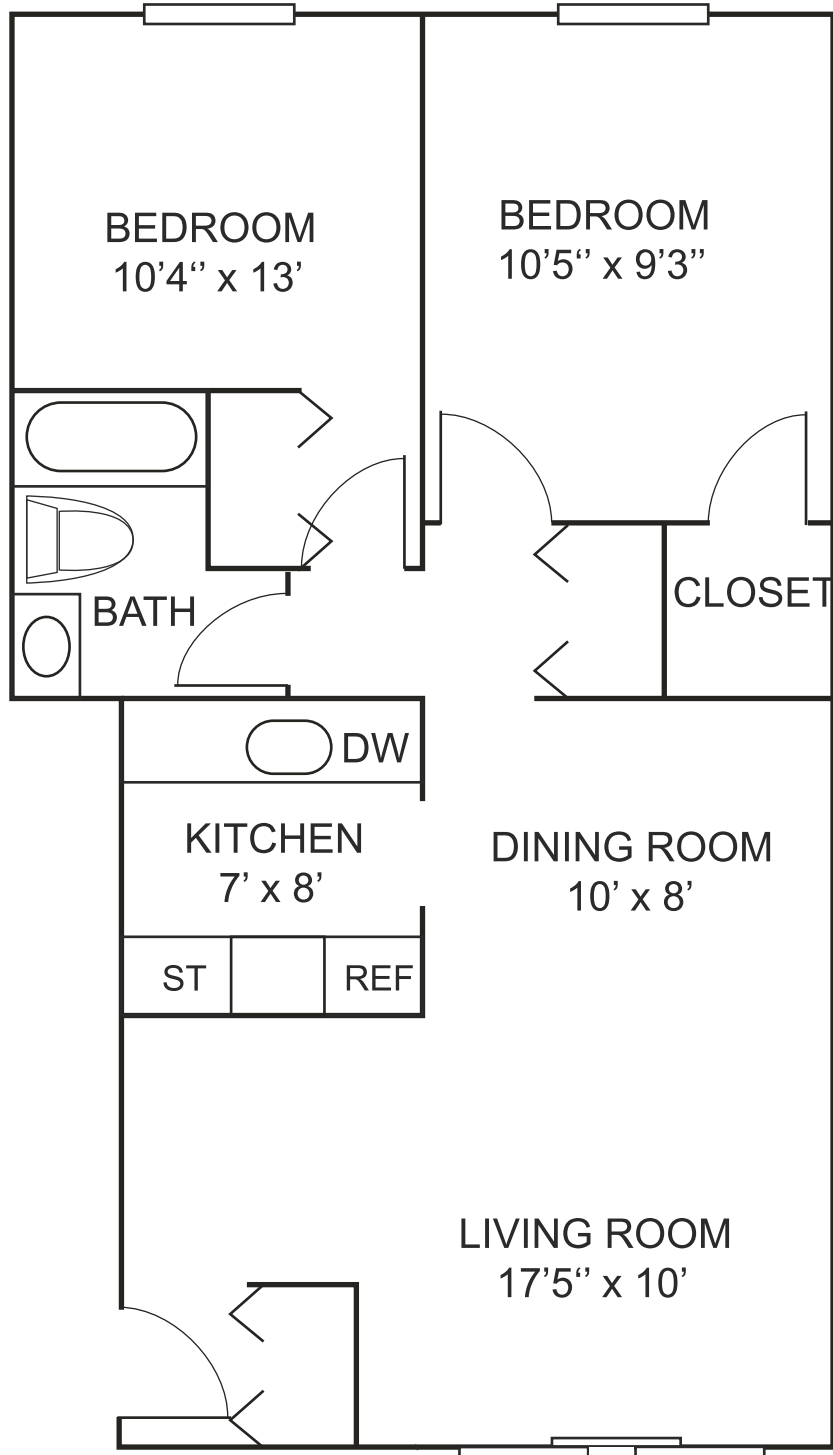

NORTHERN VIEW Villas

4877 Columbia Road. #50
North Olmsted, Ohio 44070
(440) 779-9582
www.northernviewonline.com

Large Two Bedroom Suite

Room dimensions are approximate

NORTHERN VIEW Villas

4877 Columbia Road. #50
North Olmsted, Ohio 44070
(440) 779-9582
www.northernviewonline.com

Extra Large Two Bedroom Suite

Room dimensions are approximate