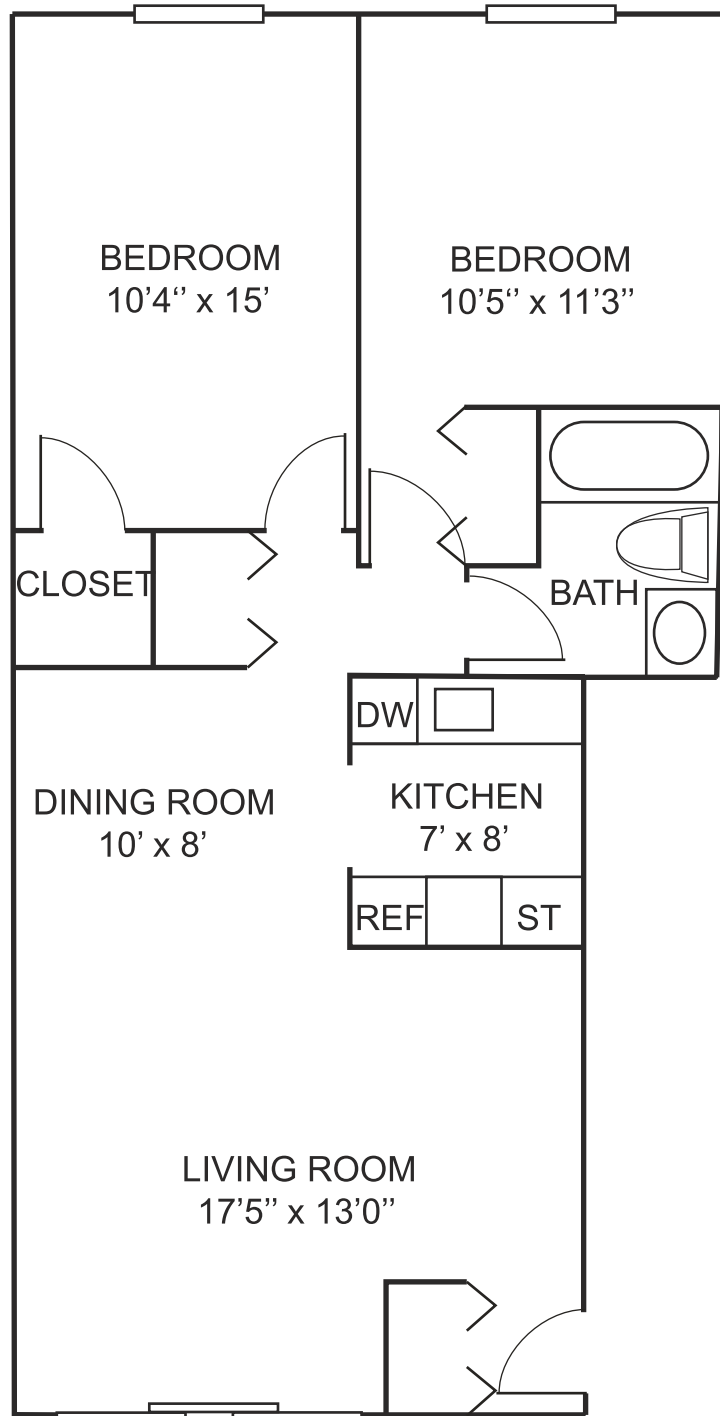

NORTHERN VIEW Villas

4877 Columbia Road. #50
North Olmsted, Ohio 44070
(440) 779-9582
www.northernviewonline.com

Large Two Bedroom Suite

Room dimensions are approximate

NORTHERN VIEW Villas

4877 Columbia Road. #50
North Olmsted, Ohio 44070
(440) 779-9582
www.northernviewonline.com

Extra Large Two Bedroom Suite

Room dimensions are approximate